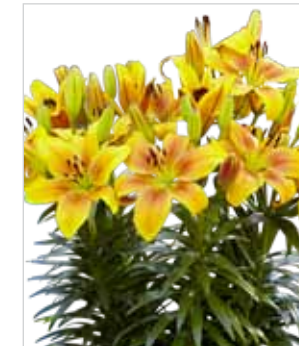

Asiatic Lily | JOY SERIES

Outstanding color selection
Compact
Endless combination possibilities
Crop time: 7-11 weeks | Height: 12-17"

Classic Joy

Golden Joy

Lava Joy

Perfect Joy

Sparkling Joy

Tropical Joy