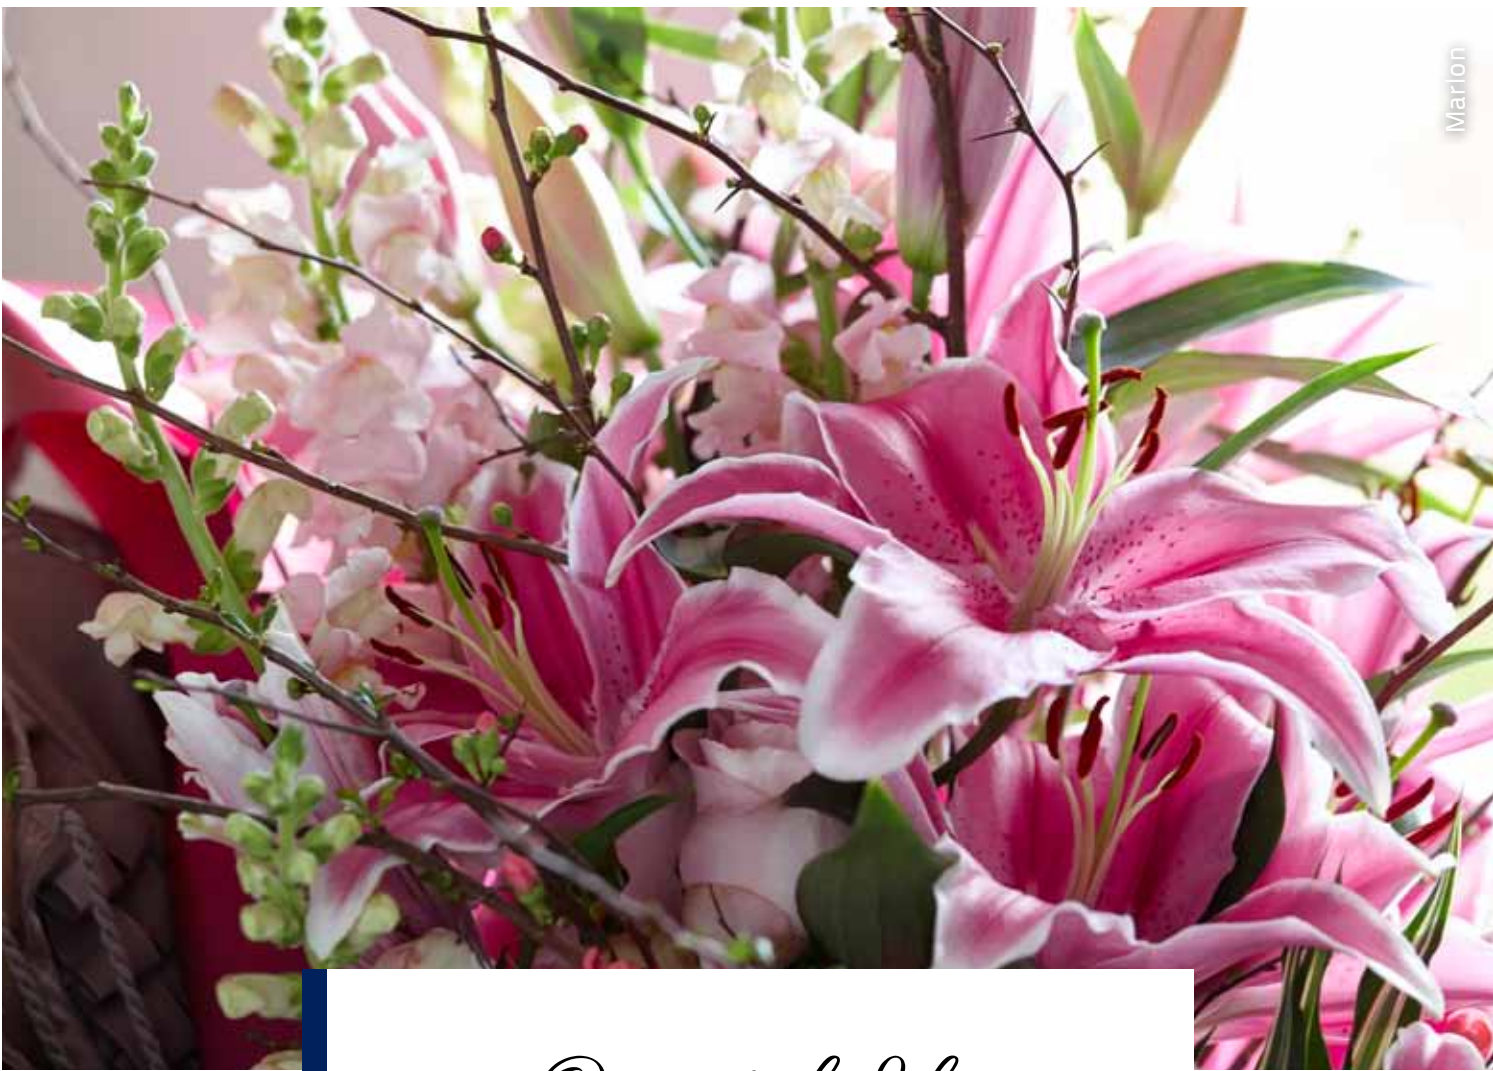

Lady Luck

Arbatax Bach Brindisi Corleone

Eremo Hinault Honesty Indian Summerset

Pavia Royal Sunset Tirreno Sundew

Marlon

Oriental Lily

Souvenir

Large blooms
Fragrant
Compact
Crop time: 15-18 weeks
Height: 20-30"