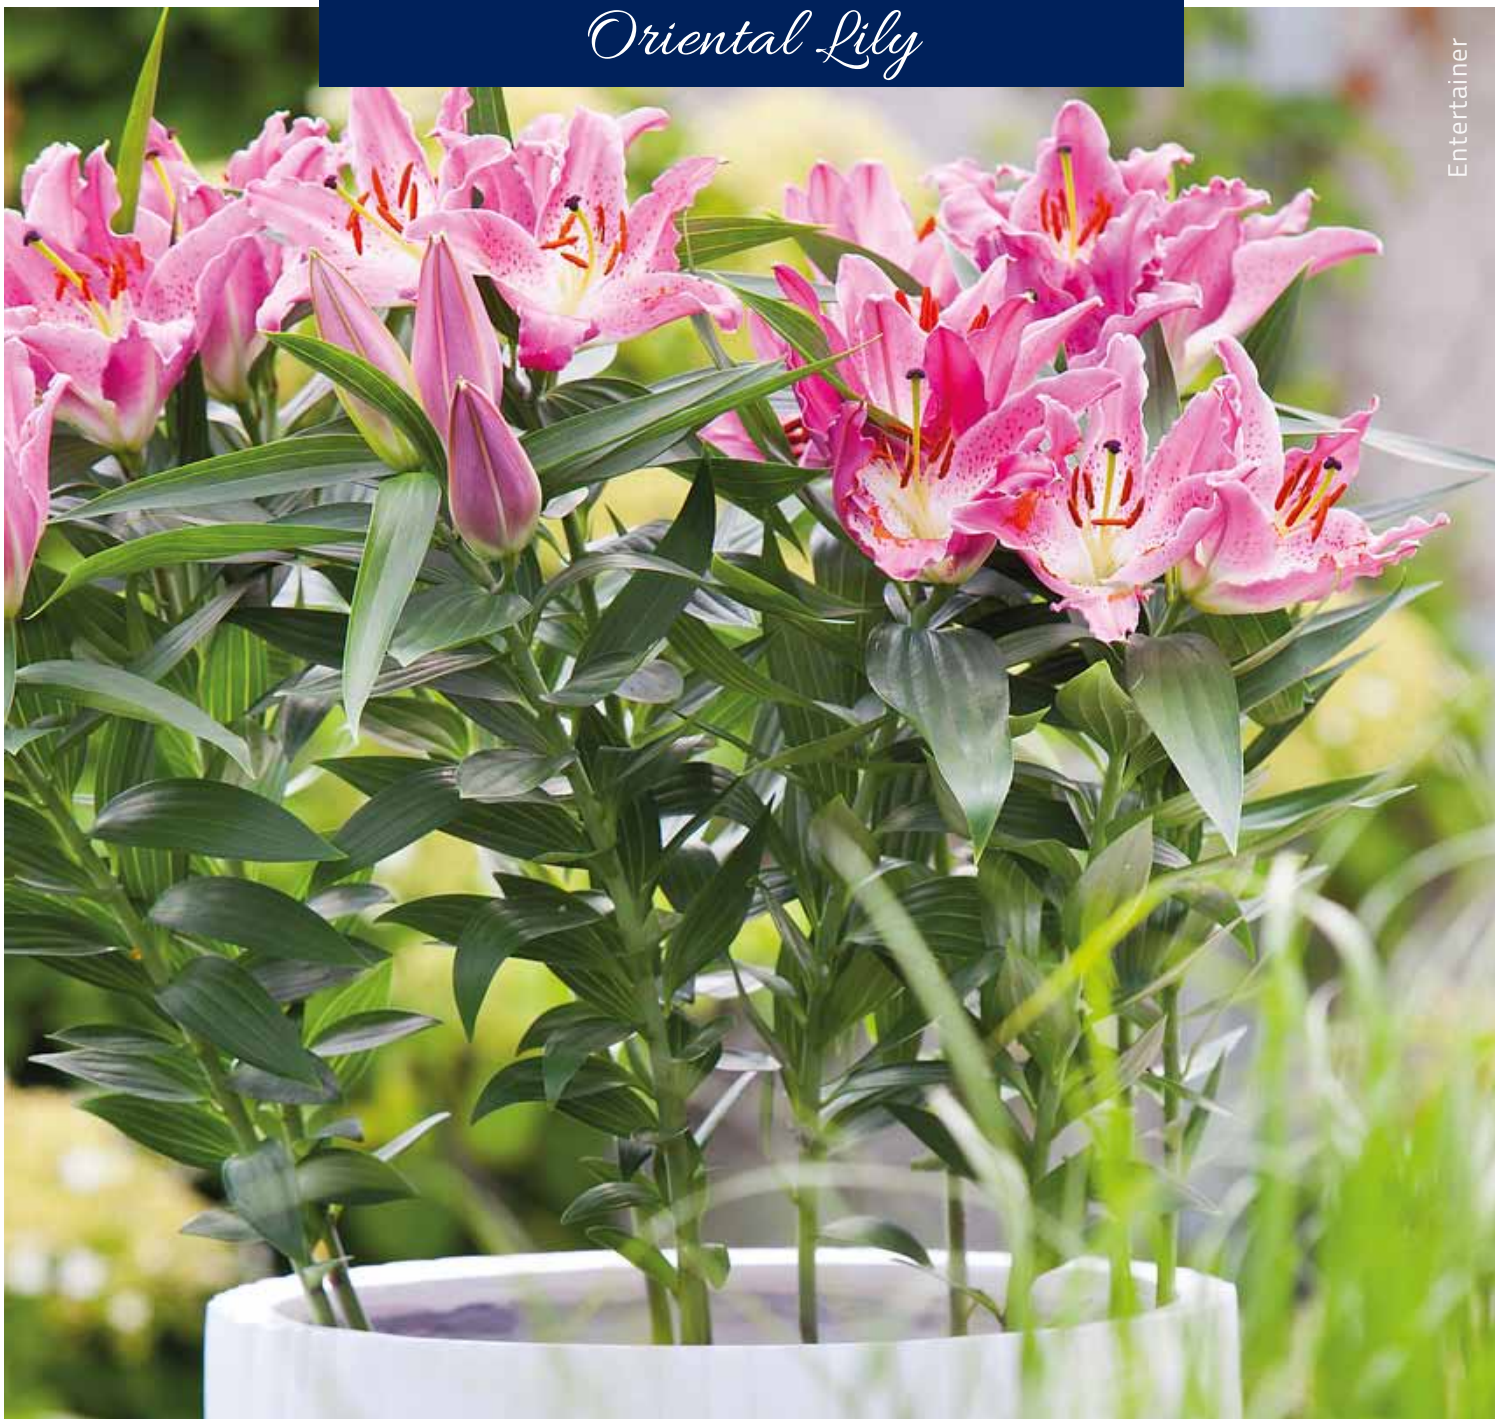

Oriental Lily

Entertainer