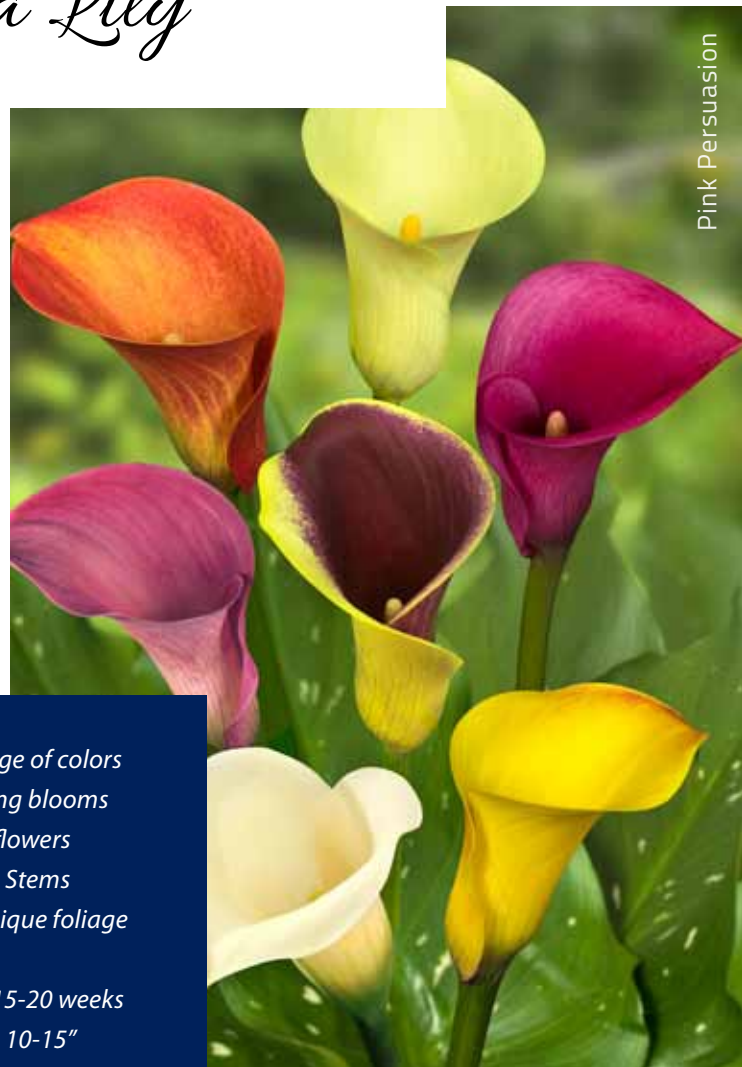

Calla Lily

Golden Nugget

Pink Persuasion

Vibrant range of colors
 Long lasting blooms
 Large flowers
 Strong Stems
 Range of unique foliage

Crop time: 15-20 weeks
 Height: 10-15"

Calla Lily

Accent

Airbrush