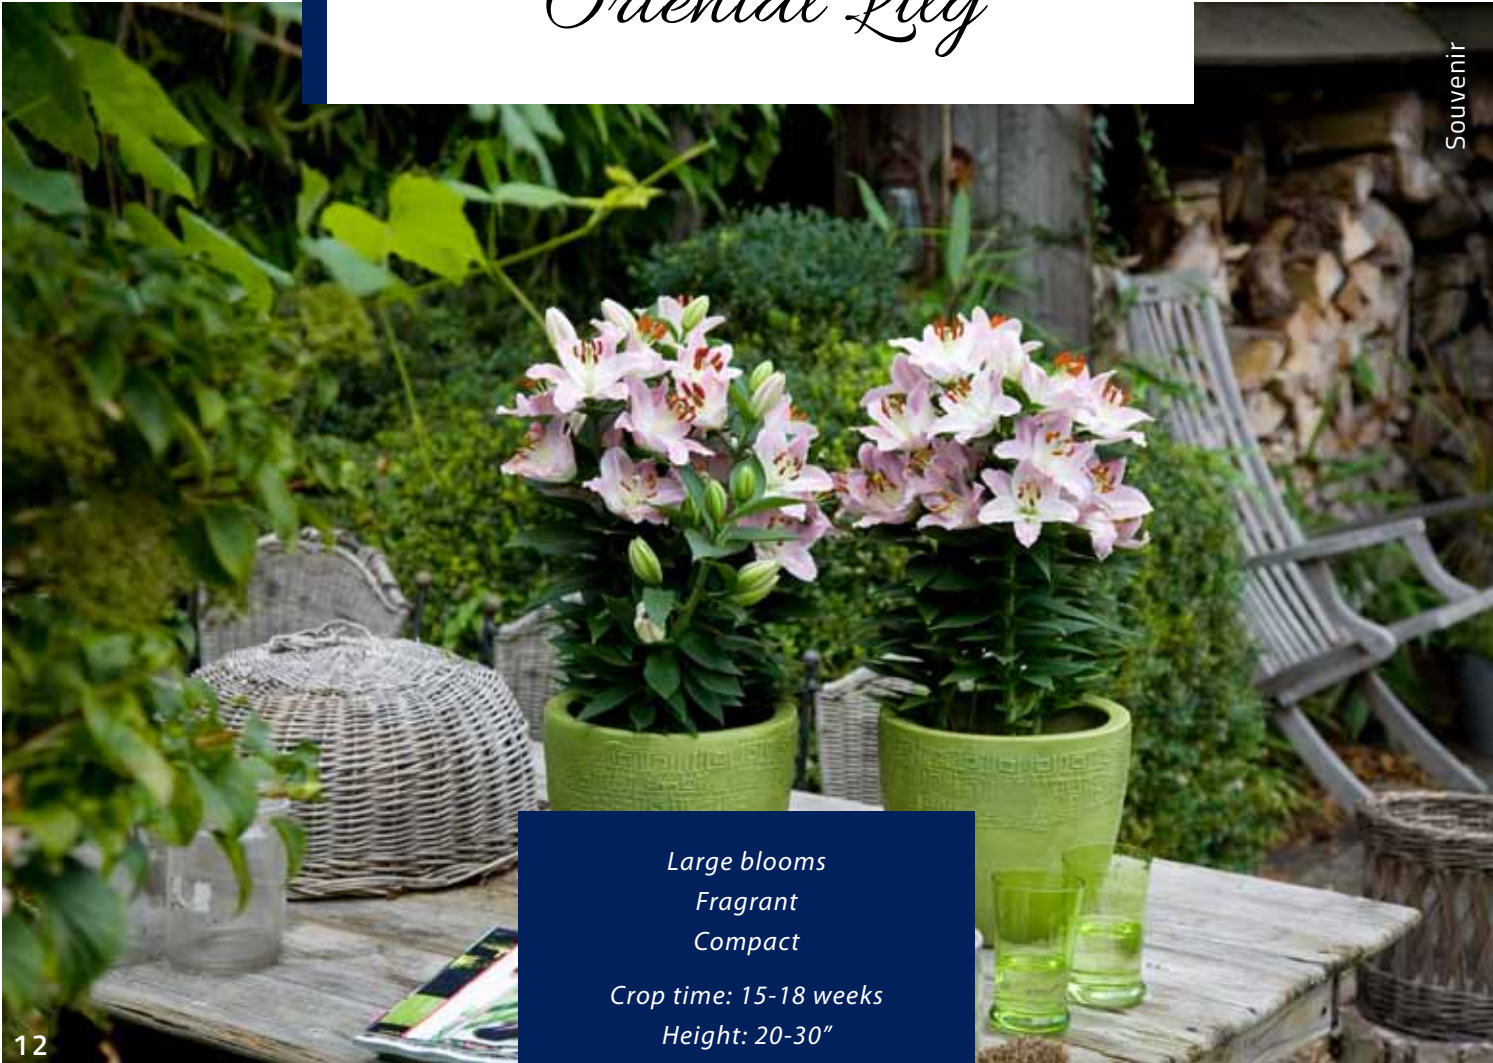

Lady Luck

Arbatax Bach Brindisi Corleone

Eremo Hinault Honesty Indian Summerset

Pavia Royal Sunset Tirreno Sundew

Marlon

Oriental Lily

Souvenir

Large blooms
Fragrant
Compact
Crop time: 15-18 weeks
Height: 20-30"