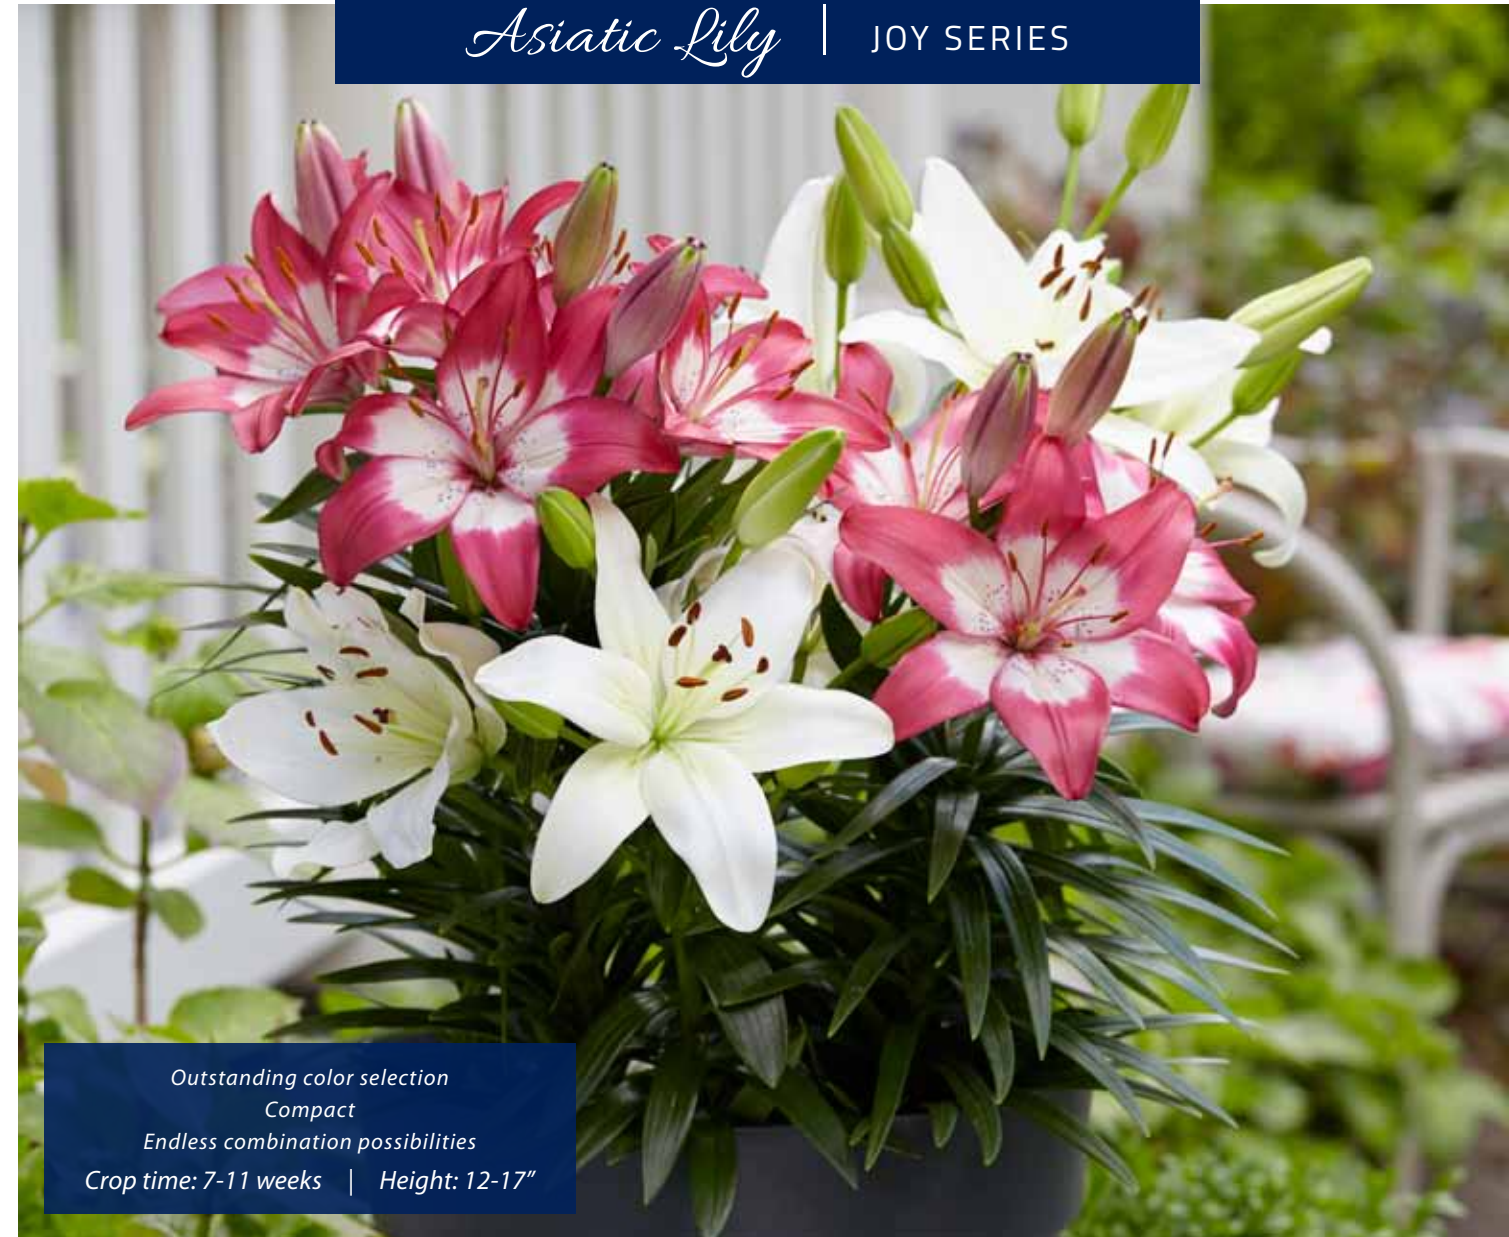

Asiatic Lily | JOY SERIES

Outstanding color selection
Compact
Endless combination possibilities
Crop time: 7-11 weeks | Height: 12-17"